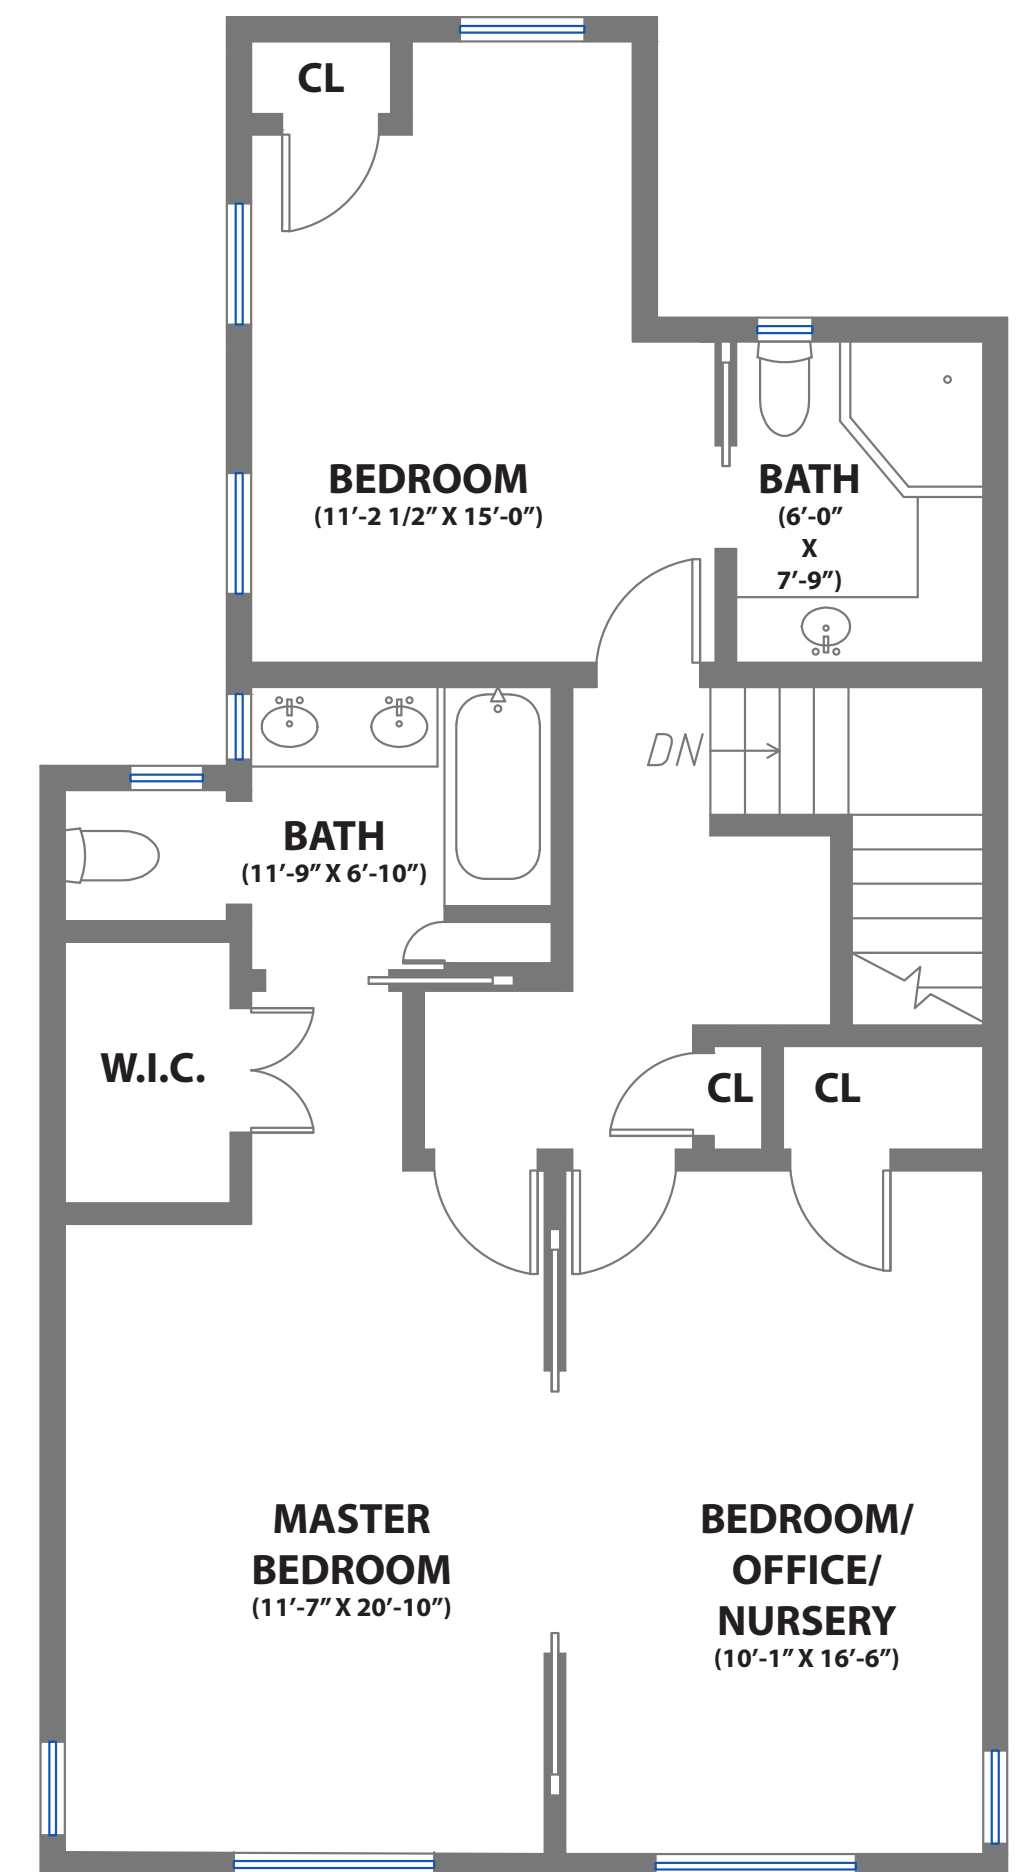

1990 JEFFERSON STREET

SAN FRANCISCO, CALIFORNIA

PROPERTY SQF INFORMATION

LIVING SPACE

Square Footage: 1,758 Sq. Ft.*
* Main Level 853
* Upper Level 905

NON-LIVING SPACE

Square Footage: 857 Sq. Ft.*
* Garage 795
* Deck 62

APPROXIMATE TOTAL LIVING & NON-LIVING SPACE

Square Footage: 2,615 Sq. Ft.*

GARAGE

MAIN LEVEL

UPPER LEVEL