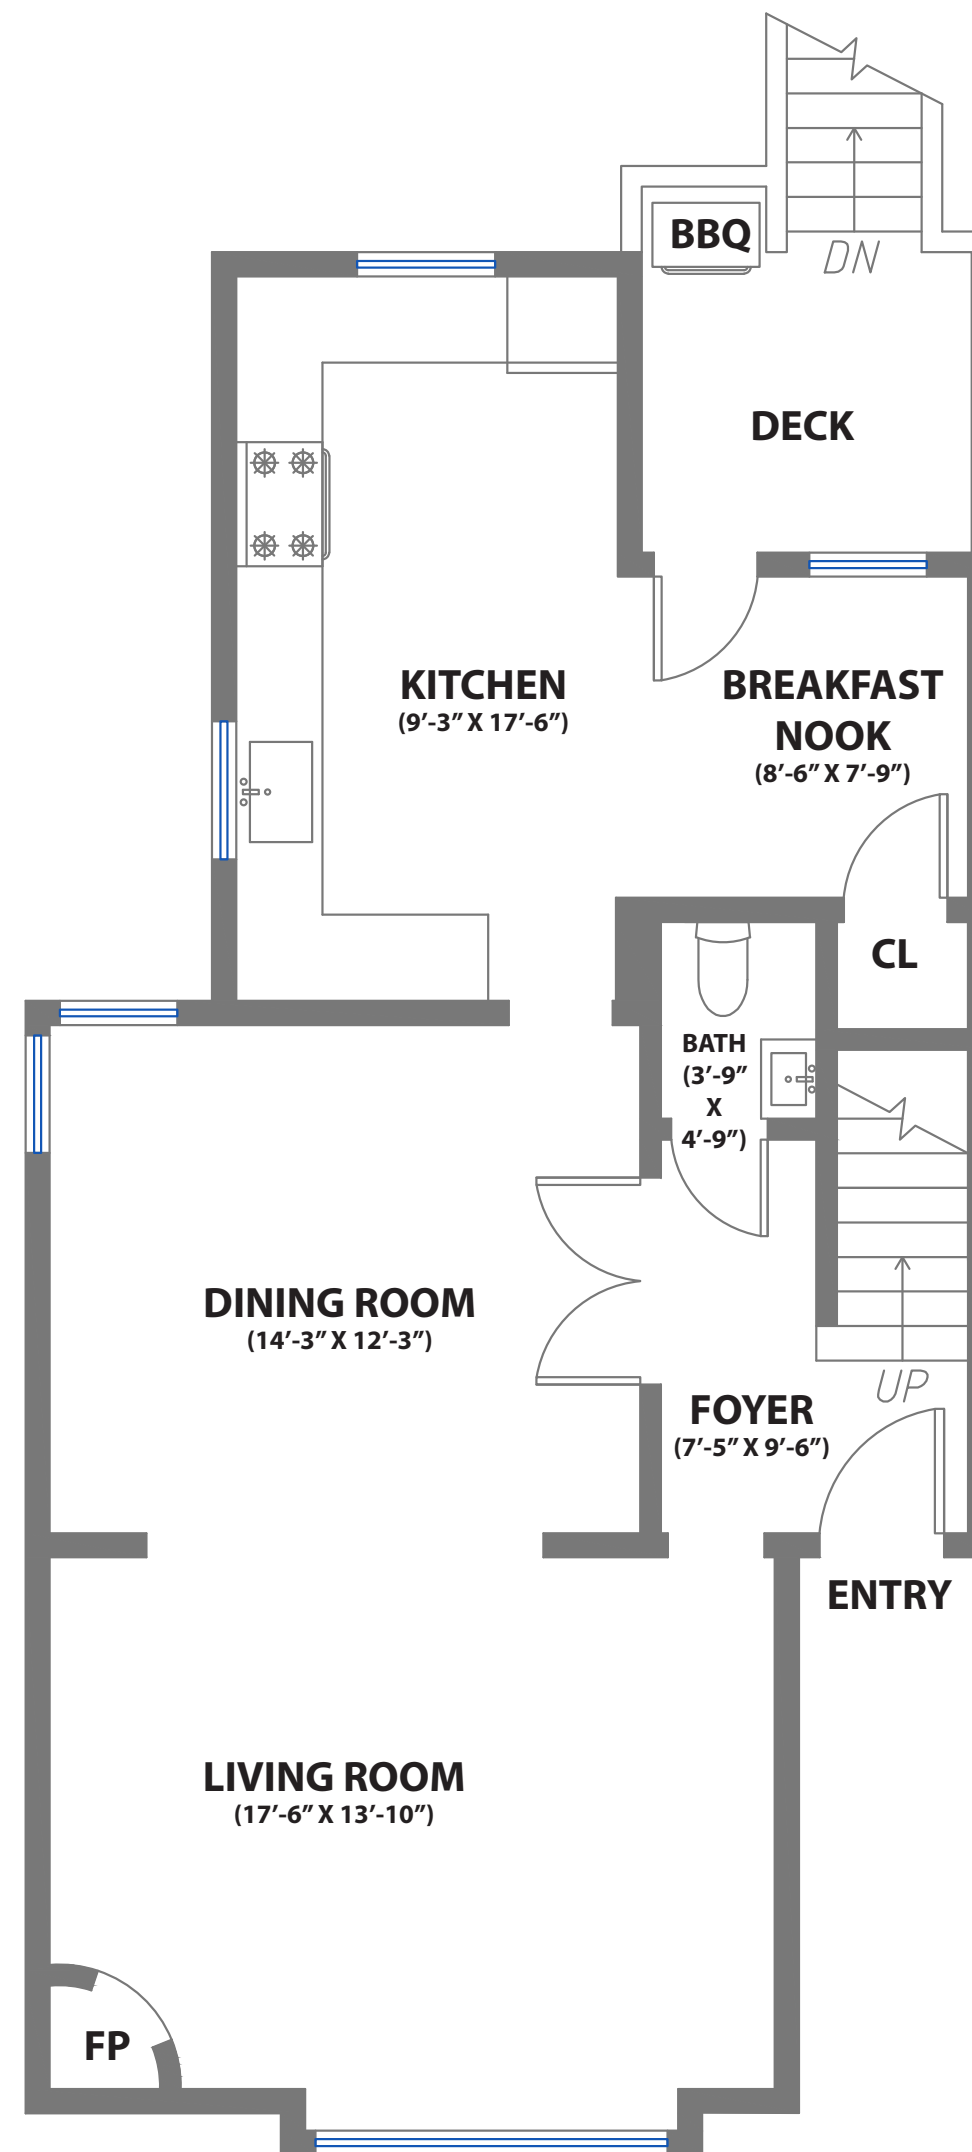

1990 JEFFERSON STREET

SAN FRANCISCO, CALIFORNIA

PROPERTY SQF INFORMATION

LIVING SPACE

Square Footage: 1,758 Sq. Ft.*
* Main Level 853
* Upper Level 905

NON-LIVING SPACE

Square Footage: 857 Sq. Ft.*
* Garage 795
* Deck 62

APPROXIMATE TOTAL LIVING & NON-LIVING SPACE

Square Footage: 2,615 Sq. Ft.*

GARAGE

MAIN LEVEL

UPPER LEVEL