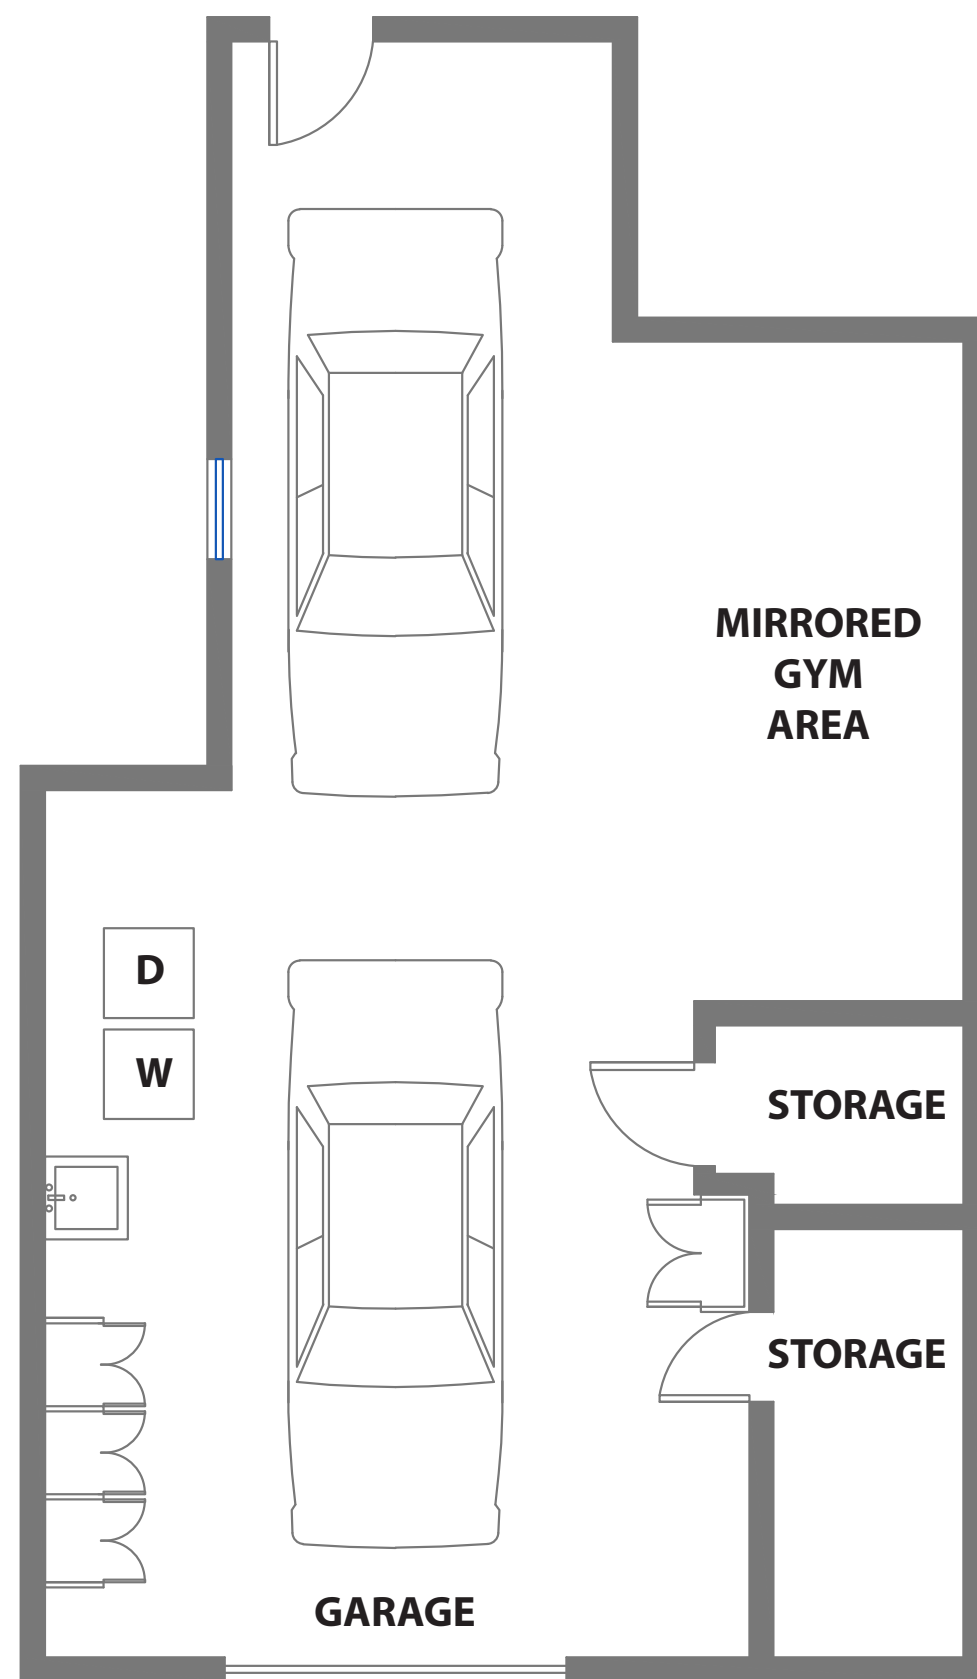

1990 JEFFERSON STREET

SAN FRANCISCO, CALIFORNIA

PROPERTY SQF INFORMATION

LIVING SPACE

Square Footage: 1,758 Sq. Ft.*
* Main Level 853
* Upper Level 905

NON-LIVING SPACE

Square Footage: 857 Sq. Ft.*
* Garage 795
* Deck 62

APPROXIMATE TOTAL LIVING & NON-LIVING SPACE

Square Footage: 2,615 Sq. Ft.*

GARAGE

MAIN LEVEL

UPPER LEVEL